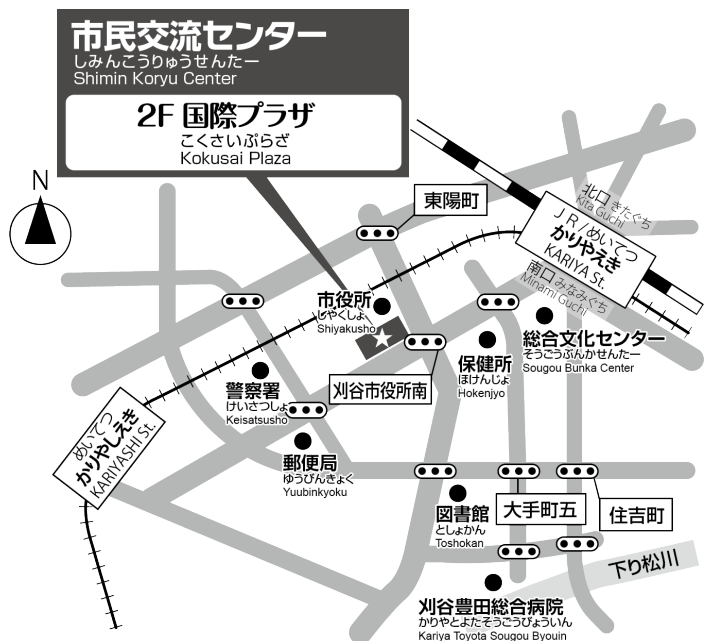

Register at
Kokusai Plaza
(next to the city office)